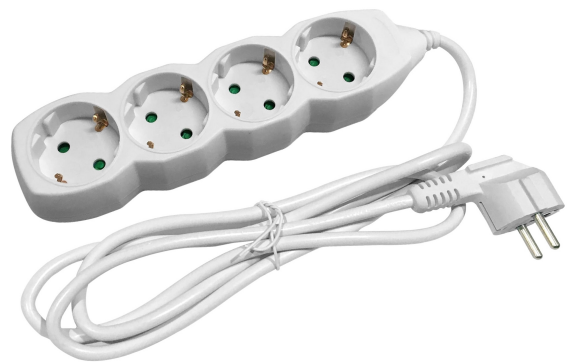

Entac Socket Extension Cord S1 4 Sockets 1.5m 3G1.5

Product code: ESE1.5G4-1.5
ID: ES-200418
Company name: Bramcke Hungary Kft.
Company address: Kishatár utca 17., 4031 Debrecen

Date of issue: 2024-05-21

Page: 1/3

SPECIFICATIONS

EAN code: 5999097978000
Warranty: 2year(s)
Packaging: 1/b 30/c 2560/p
Certifications: CE

PRODUCT PICTURE

TECHNICAL DETAILS

Wattage: 3 680W
Voltage: 250V
Length: 1.5m
Cable type: 3G1.5
Number of sockets: 4pcs
Switch: no
IP Class: IP20